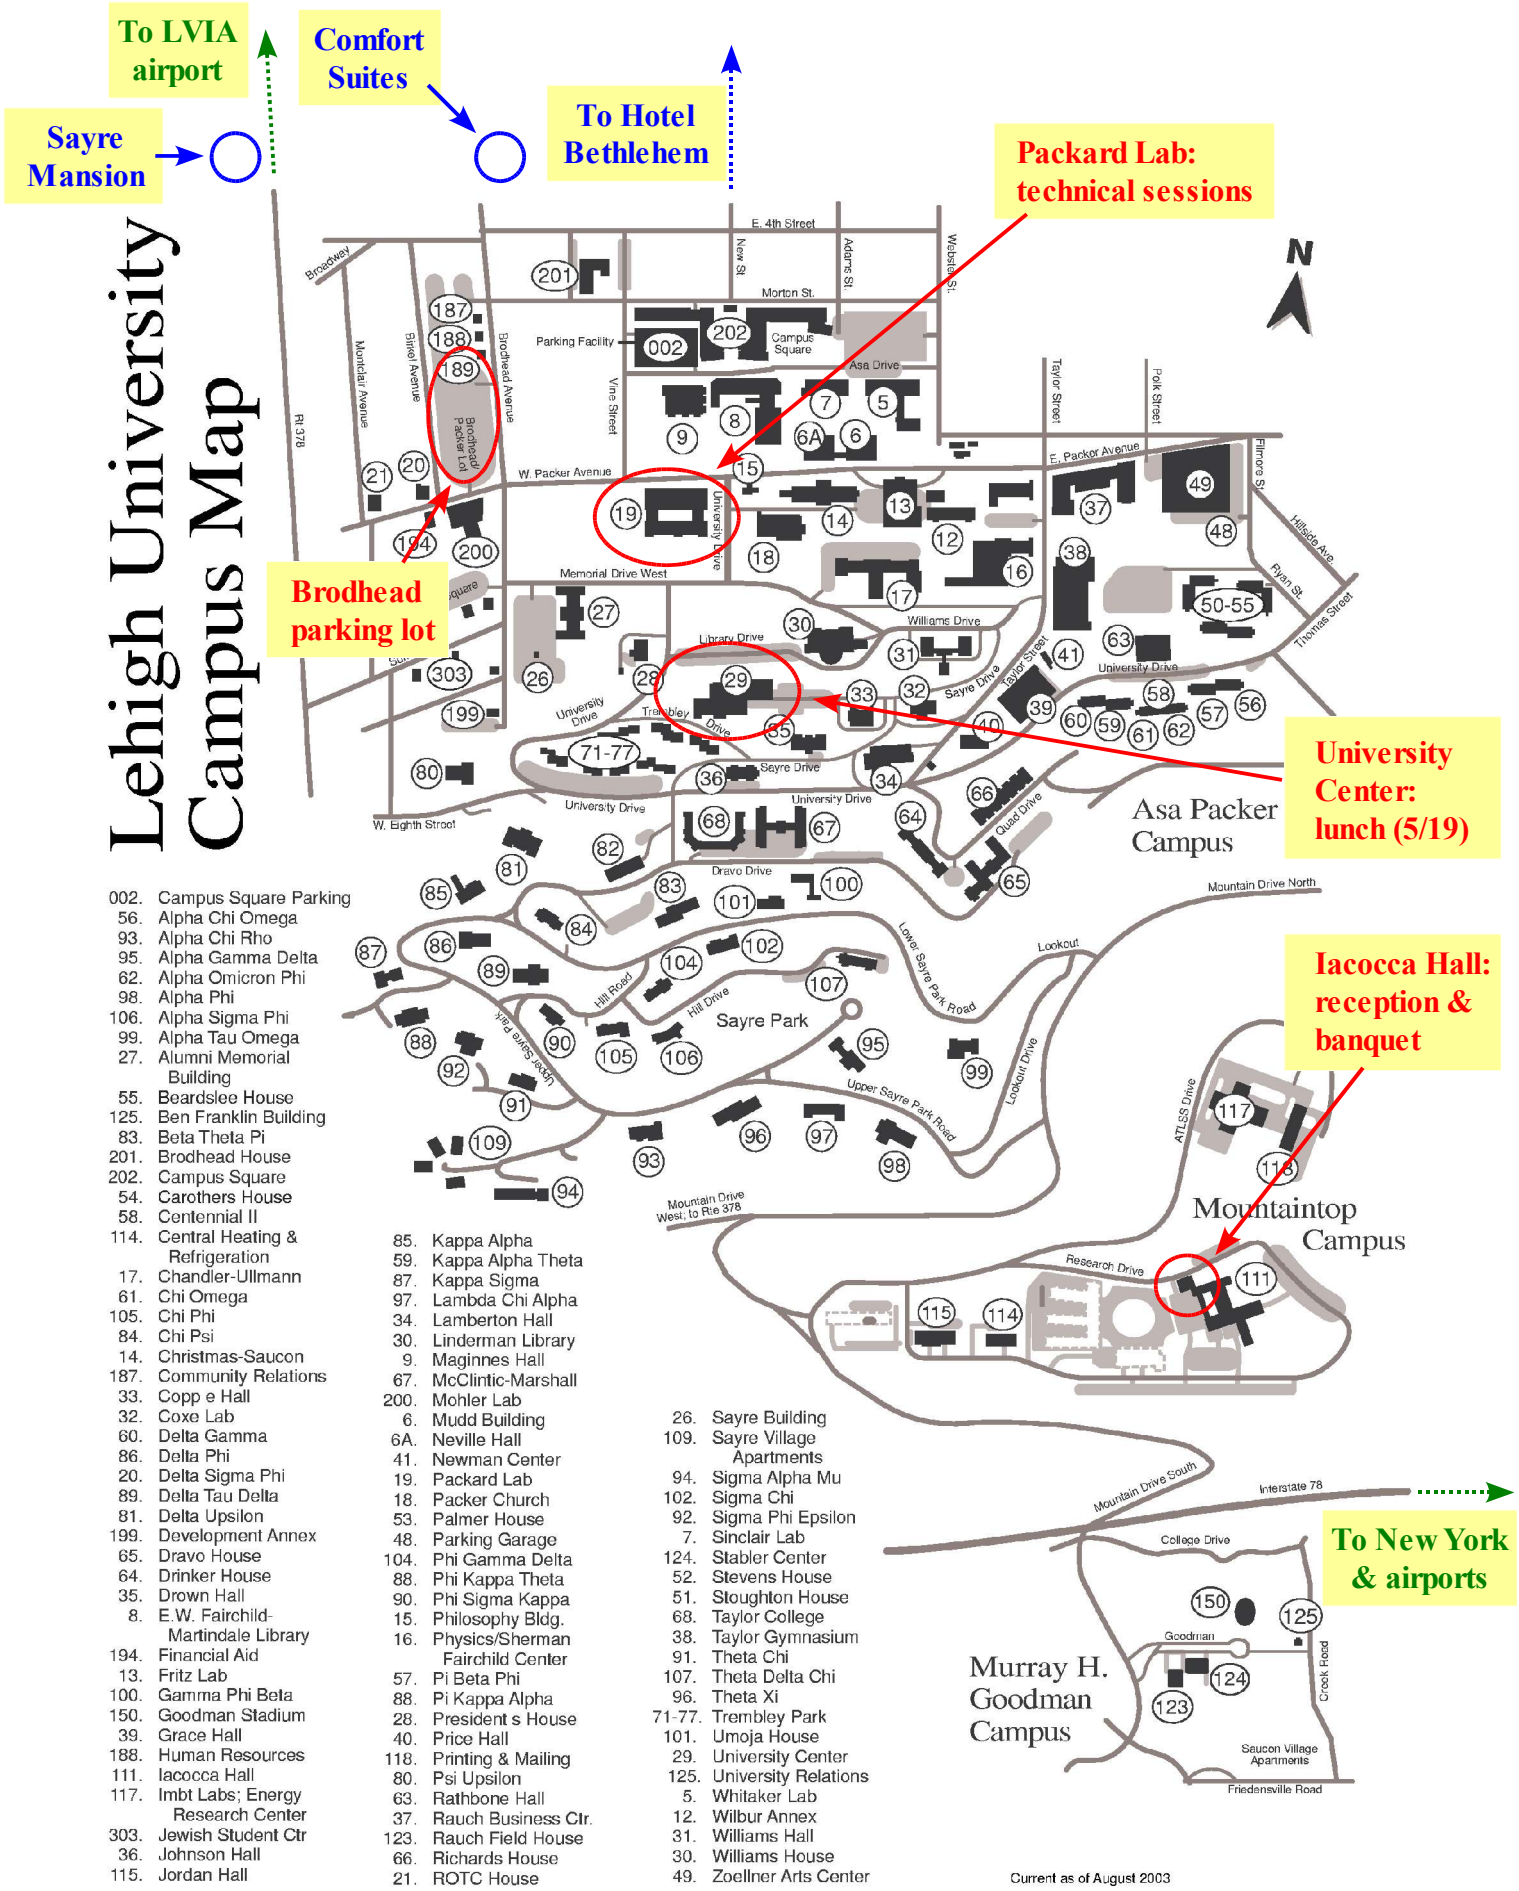

# Lehigh University Campus Map

- 002. Campus Square Parking
- 56. Alpha Chi Omega
- 93. Alpha Chi Rho
- 95. Alpha Gamma Delta
- 62. Alpha Omicron Phi
- 98. Alpha Phi
- 106. Alpha Sigma Phi
- 99. Alpha Tau Omega
- 27. Alumni Memorial Building
- 55. Beardslee House
- 125. Ben Franklin Building
- 83. Beta Theta Pi
- 201. Brodhead House
- 202. Campus Square
- 54. Carothers House
- 58. Centennial II
- 114. Central Heating & Refrigeration
- 17. Chandler-Ullmann
- 61. Chi Omega
- 105. Chi Phi
- 84. Chi Psi
- 14. Christmas-Saucon Building
- 187. Community Relations
- 33. Copp e Hall
- 32. Coxe Lab
- 60. Delta Gamma
- 86. Delta Phi
- 20. Delta Sigma Phi
- 89. Delta Tau Delta
- 81. Delta Upsilon
- 199. Development Annex
- 65. Dravo House
- 64. Drinker House
- 35. Drown Hall
- 8. E.W. Fairchild-Martindale Library
- 194. Financial Aid
- 13. Fritz Lab
- 100. Gamma Phi Beta
- 150. Goodman Stadium
- 39. Grace Hall
- 188. Human Resources
- 111. Iacocca Hall
- 117. Imbt Labs; Energy Research Center
- 303. Jewish Student Ctr
- 36. Johnson Hall
- 115. Jordan Hall

- 26. Sayre Building
- 109. Sayre Village Apartments
- 94. Sigma Alpha Mu
- 102. Sigma Chi
- 92. Sigma Phi Epsilon
- 7. Sinclair Lab
- 124. Stabler Center
- 52. Stevens House
- 51. Stoughton House
- 68. Taylor College
- 38. Taylor Gymnasium
- 91. Theta Chi
- 107. Theta Delta Chi
- 96. Theta Xi
- 71-77. Trembley Park
- 101. Umoja House
- 29. University Center
- 125. University Relations
- 5. Whitaker Lab
- 12. Wilbur Annex
- 31. Williams Hall
- 30. Williams House
- 49. Zoellner Arts Center